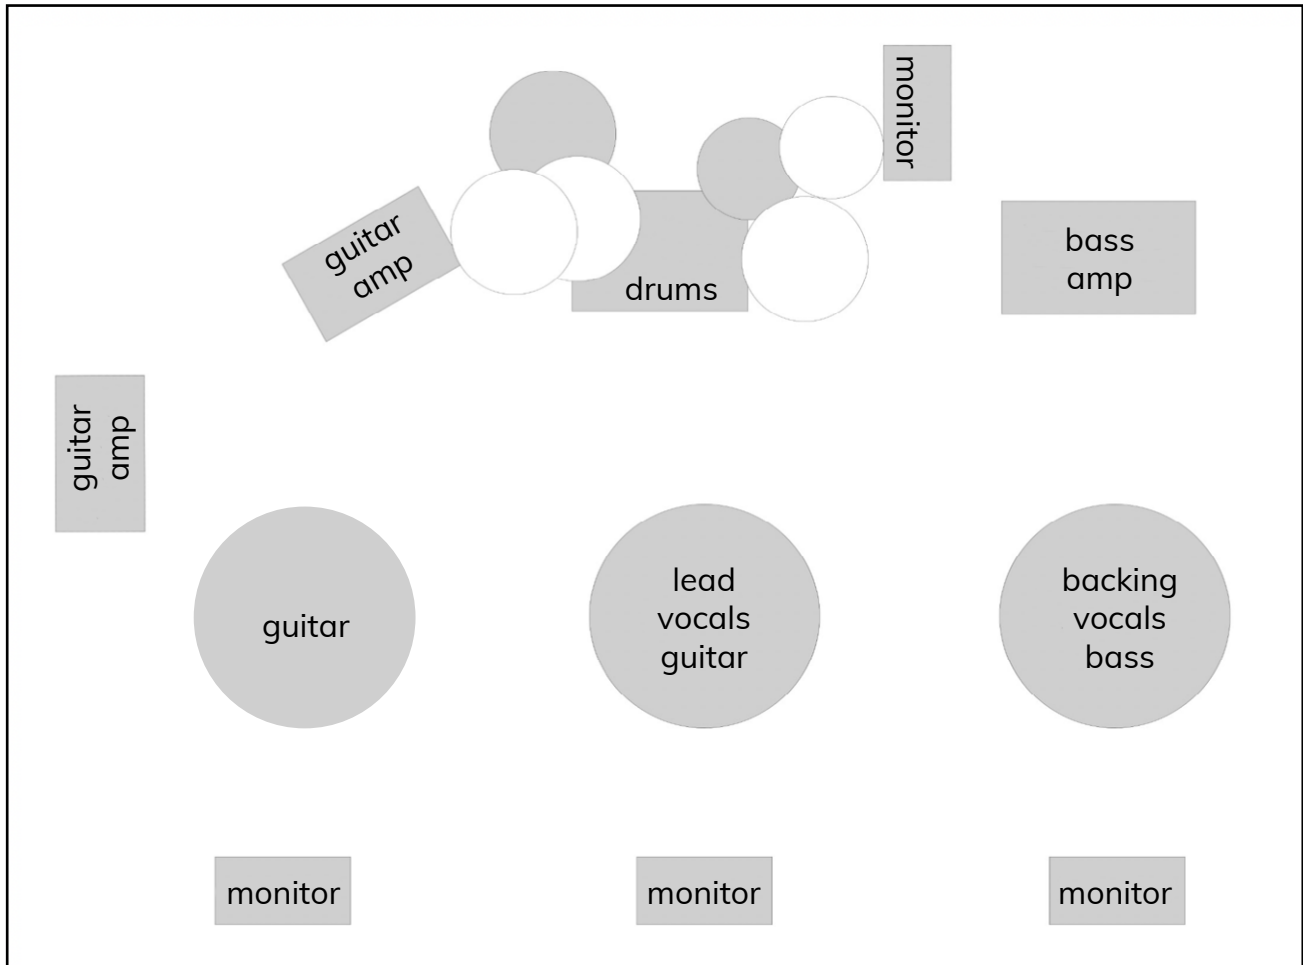

stage

foh

drums

- kick
- snare
- tom
- floortom
- cymbals: hihats, ride, 2x crash

guitar amps

- vox ac 15
- fender hot rod deluxe

bass amp

- fender bassman 135 amp
+ ampeg 610 cabinet

lead / backing vocals

- shure sm58 or similar

other

- 3x power-strips
(leadvocals, guitar, bass)
- fx: compressor, reverb

monitors

- one drum monitor-mix
- 3 front of stage monitor-mixes